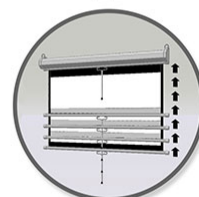

# MANUAL SERIES

Manual Pull-Down Projector Screen

Black or white case options available on certain models/sizes

180° Viewing Angle

MaxWhite® 1.1 Gain Front Projection Screen Material

Optional 6" and 12" L brackets available- SOLD SEPARATELY

Compatible with Standard throw projectors only

Available in Diagonal Sizes: 71" - 170"

Professional Manufacturer's 2-year Warranty and 3-year ENRG® Warranty

Available in Various Aspect Ratios:

Dual wall and Ceiling Installation Design

Screen lanyard included for easy operation

Auto-locking system provides variable height settings