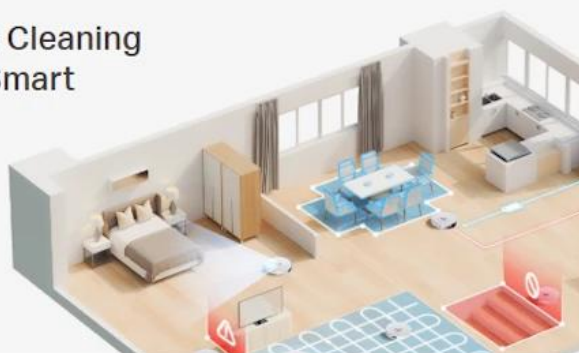

Ultra-Powerful  
**5300Pa** Suction

Effortless Cleaning  
with IQ+ Smart

LiDAR+IMU Dual Navi System  
More Accurate and Faster Mapping

Vacuum and Mop  
Combo

**2 Months**  
Hands-Free  
3L Dust Bag

Speak to Clean